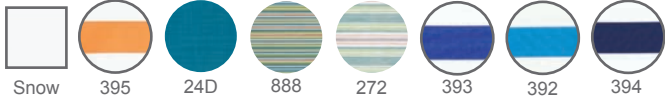

As Shown Below:

# 2021

As Shown Below:

**BOTTLE  
OPENER  
UNDER MGP  
ARM!**