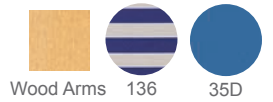

733
Sun & Sand Chair
20"Wx26"H
Weight: 2.5 lbs
Seat Height: 6"