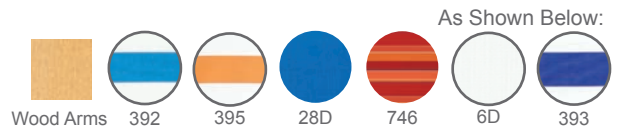

Beach Chairs (Hardwood Arms)

Available only in silver aluminum frame. See fabric options below.

As Shown Below: