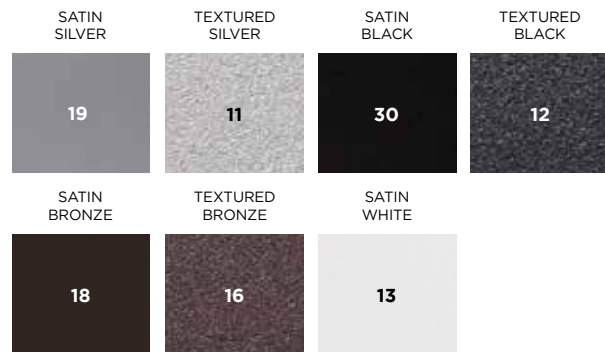

Classic POLYWOOD® Lumber

Select Availability
Classic POLYWOOD® Lumber

All-Weather Weave

Aluminum Finishes

Stock All-Weather Sling Fabric

Marine Grade Polymer (MGP) Lumber

STANDARD Performance Fabrics **NEW**