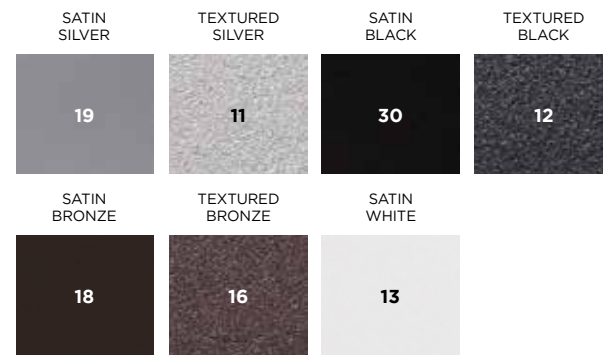

Aluminum Finishes