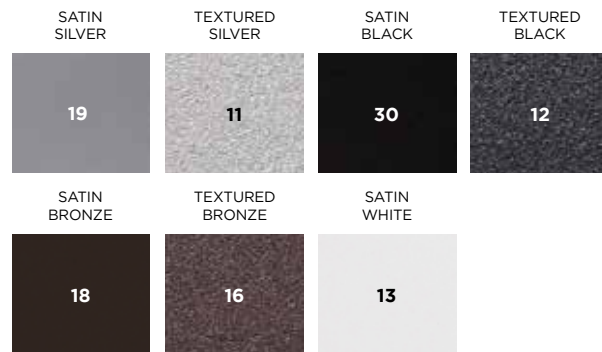

Classic POLYWOOD® Lumber

Select Availability  
Classic POLYWOOD® Lumber

All-Weather Weave

Aluminum Finishes

Stock All-Weather Sling Fabric

Marine Grade Polymer (MGP) Lumber

STANDARD Performance Fabrics **NEW**

MATERIALS KEY (Materials Index pages 8-9):

**T** Traditional Lumber **V** Vibrant Lumber **L** Lemon Lumber **Vi** Also available in Vintage Finish  
**Al** Aluminum

NCT3772  
Nautical 37" x 72"  
Dining Table  
Seats 6