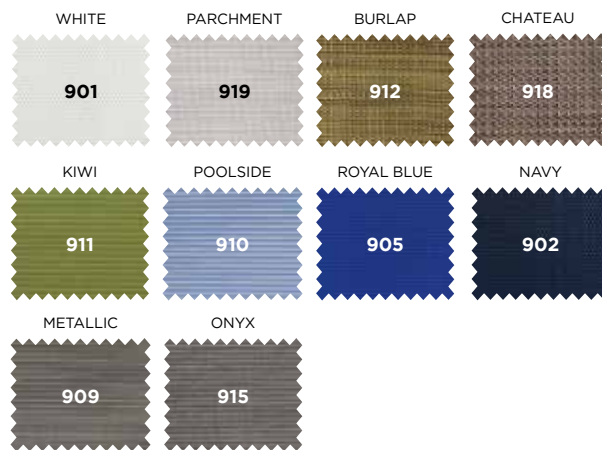

Classic POLYWOOD® Lumber

Select Availability  
Classic POLYWOOD® Lumber

All-Weather Weave

Aluminum Finishes

Stock All-Weather Sling Fabric

Marine Grade Polymer (MGP) Lumber

STANDARD Performance Fabrics **NEW**