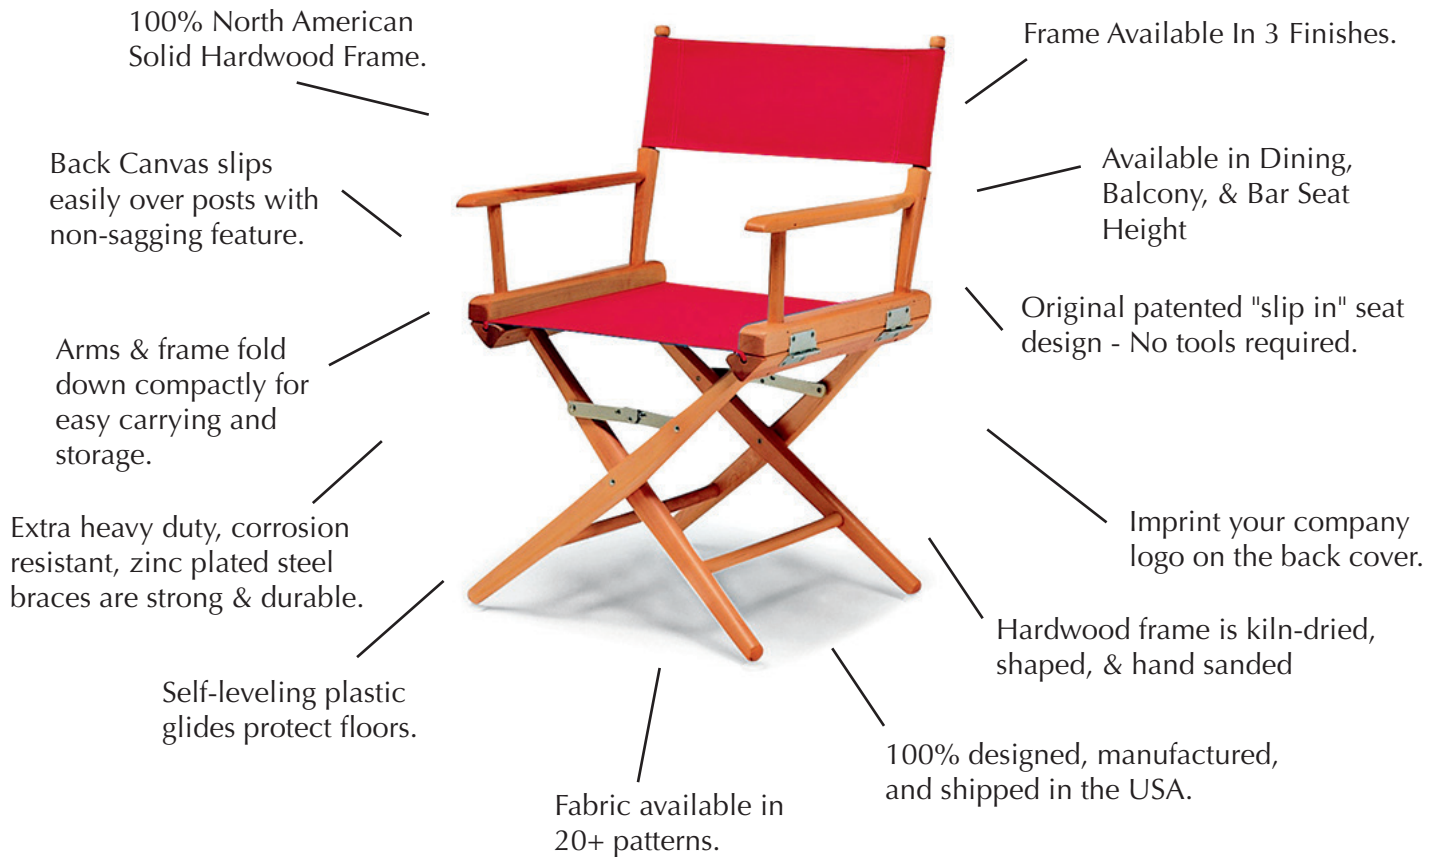

FEATURES & BENEFITS DIRECTOR CHAIRS

Wood Frame Finish Selection

Varnish

Walnut Stain

Black

Varnish, Black, Walnut Stain. The black frame has 2 coats of enamel paint with a commercial urethane varnish top coat. The varnish frame has 2 coats of clear commercial urethane finish, and the walnut stain frame has 1 coat of stain with 2 coats of commercial urethane varnish.

Custom Silk Screen Covers

Silk screen covers expand your design options. Picture your logo emblazoned across the back of a chair that is synonymous with quality!

Use one, two, three or more colors for your eye catching artwork. Create the image you want, and we can bring it to reality on a Telescope Director Chair.

1953

World Famous Director Chairs

60
Dining Height Arm
Chair
24"Wx33"H
Weight: 9 lbs
Seat Height: 17.5"
Arm Height: 24.5"

1510
Balcony Height
Arm Chair
24"Wx41"H
Weight: 12 lbs
Seat Height: 25.5"
Arm Height: 32.5"

1560
Bar Height
Arm Chair
24"Wx46"H
Weight: 13 lbs
Seat Height: 30.5"
Arm Height: 37.5"

As Shown Below:

NEW 2021

Featuring our new
and exciting Sunbrella
Acrylic Seats and Backs!
See p. 81 for details.

2021