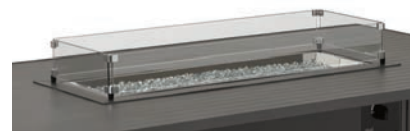

As Shown Below:

CL7 is available through our Sunbrella Stock Book Program

Aluminum Slat Top Fire Tables & Accessories

MGP side panels will be same color as powdercoated frame and fire table top except White frames will have Snow MGP side panels and Silver frames will have Graphite MGP side panels.

6F20
48" x 84" Rect. Chat Height Aluminum Slat Top Fire Table
84"Wx48"Dx23"H
Weight: 148 lbs

15/3

Matching Center Cover Included

6F20-GLS
16" x 46" Rect. Glass Surround for 48" x 84" Fire Tables

6F60
Dining Height Lift Kit for 6F20 & 6F30
48"Wx27.25"Dx5"H
Combined Height: 28"
Weight: 6 lbs

NEW 2021

6F50
Balcony Height Lift Kit for 6F20 & 6F30
48"Wx27.25"Dx13"H
Combined Height: 36"
Weight: 7.5 lbs

NEW 2021

6F00
Bar Height Lift Kit for 6F20 & 6F30
48"Wx27.25"Dx17"H
Combined Height: 40"
Weight: 9 lbs