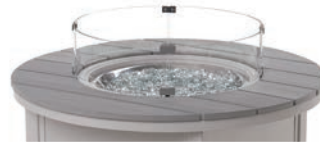

4F00-GLS
26" Round Glass Surround for
42", 48" & 54" Fire Tables