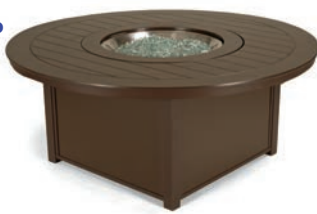

Textured Powdercoat Frame Finish Selection for 6F20 Aluminum Slat Fire Table

White
(Snow MGP side panels)

Snow

Warm Grey

Desert

Beachwood

Kona

Silver
(Graphite MGP side panels)

Graphite

Black

Navy

MGP Top Fire Tables & Accessories

Bright & Hammered MGP colors available only on top surface of Fire Tables (sides will be same color as powdercoat frame except White frames will have Snow MGP side panels and Silver frames will have Graphite MGP side panels). See powdercoat frame colors on p. 118. Standard, Bright and Hammered MGP Top options shown below.

2F10
36" x 54" Rect. MGP Top Fire Table
36"Wx54"Dx23"H
Weight: 98 lbs **15/3**

Center Cover
Included

4F10-GLS
16" x 29" Glass Surround for
36" x 54" Fire Table

2F40
42" Rd. MGP Top Fire Table
42"Wx42"Dx23"H
Weight: 91 lbs **15/3**

Center Cover
Included

4F00-GLS
26" Round Glass Surround for
42", 48" & 54" Fire Tables

2F70
54" Rd. MGP Top Fire Table
54"Wx54"Dx23"H
Weight: 96 lbs **15/3**

Center Cover
Included

4F00-GLS
26" Round Glass Surround for
42", 48" & 54" Fire Tables