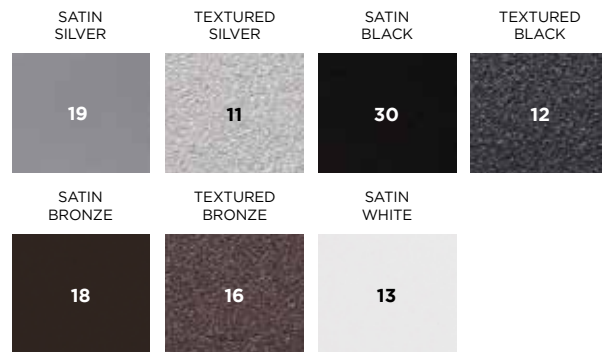

Classic Finish

Our original finish, Classic Finish, is a timeless, smooth texture with a satin painted wood appearance. Unlike real wood, it's easy to clean and will endure anything nature throws its way.

Classic POLYWOOD® Lumber

Select Availability
Classic POLYWOOD® Lumber

All-Weather Weave

Aluminum Finishes

Stock All-Weather Sling Fabric

Marine Grade Polymer (MGP) Lumber

STANDARD Performance Fabrics **NEW**