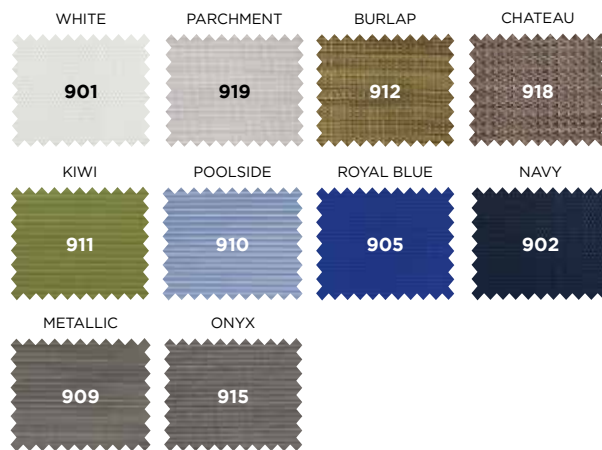

Classic Finish

Our original finish, Classic Finish, is a timeless, smooth texture with a satin painted wood appearance. Unlike real wood, it's easy to clean and will endure anything nature throws its way.

Classic POLYWOOD® Lumber

Select Availability
Classic POLYWOOD® Lumber

All-Weather Weave

Aluminum Finishes

Stock All-Weather Sling Fabric

Marine Grade Polymer (MGP) Lumber

STANDARD Performance Fabrics **NEW**

MATERIALS KEY (Materials Index pages 8-9):

● Performance Fabric