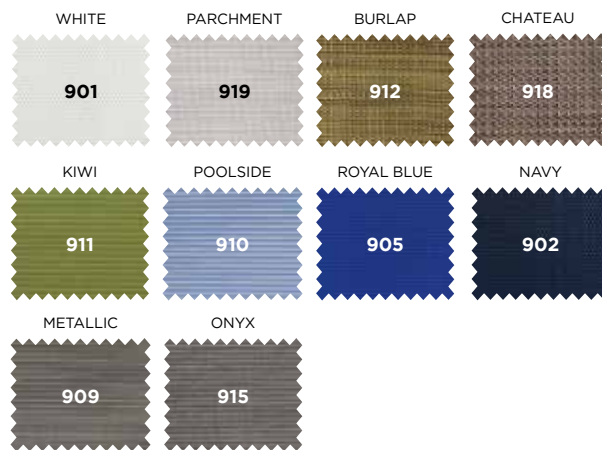

Classic Finish

Our original finish, Classic Finish, is a timeless, smooth texture with a satin painted wood appearance. Unlike real wood, it's easy to clean and will endure anything nature throws its way.

Classic POLYWOOD® Lumber

Select Availability
Classic POLYWOOD® Lumber

All-Weather Weave

Aluminum Finishes

Stock All-Weather Sling Fabric

Marine Grade Polymer (MGP) Lumber

STANDARD Performance Fabrics **NEW**

- T** Traditional Lumber
- V** Vibrant Lumber
- L** Lemon Lumber
- N** Navy Lumber
- W** Weave
- Vi** Also available in Vintage Finish
- P** Performance Fabric

Vintage Finish

Our Vintage Finish was inspired by wire brushed textures and the richness of matte painted wood. It's a crisp finish that's easy to clean and will endure anything nature throws its way.