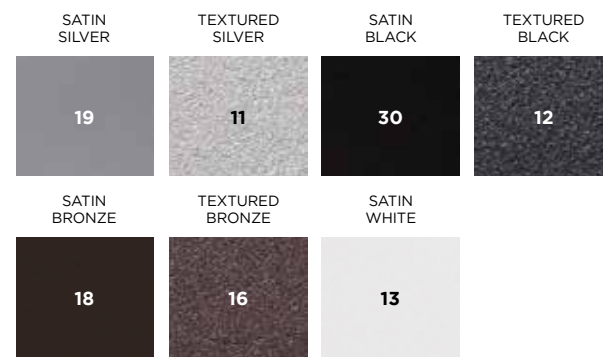

- T** Traditional Lumber
- V** Vibrant Lumber
- L** Lemon Lumber
- N** Navy Lumber
- W** Weave
- Vi** Also available in Vintage Finish
- P** Performance Fabric

Vintage Finish

Our Vintage Finish was inspired by wire brushed textures and the richness of matte painted wood. It's a crisp finish that's easy to clean and will endure anything nature throws its way.

Vintage POLYWOOD® Lumber

Aluminum Finishes

Stock All-Weather Sling Fabric

STANDARD Performance Fabrics **NEW**

GRADE A Performance Fabrics

GRADE B Performance Fabrics

MATERIALS KEY:

ROCKING CHAIRS