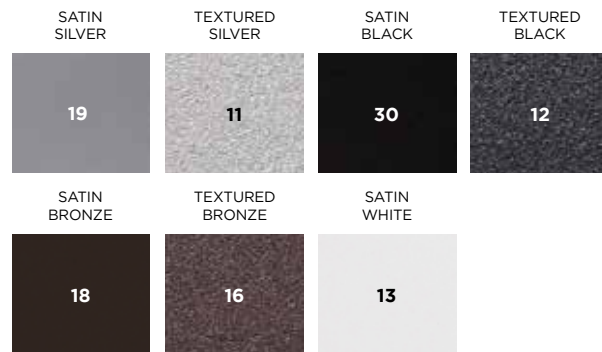

Classic Finish

Our original finish, Classic Finish, is a timeless, smooth texture with a satin painted wood appearance. Unlike real wood, it's easy to clean and will endure anything nature throws its way.

Classic POLYWOOD® Lumber

Select Availability
Classic POLYWOOD® Lumber

All-Weather Weave

Aluminum Finishes

Stock All-Weather Sling Fabric

Marine Grade Polymer (MGP) Lumber

STANDARD Performance Fabrics **NEW**

- T** Traditional Lumber
- V** Vibrant Lumber
- L** Lemon Lumber
- N** Navy Lumber
- W** Weave
- Vi** Also available in Vintage Finish
- P** Performance Fabric

Vintage Finish

Our Vintage Finish was inspired by wire brushed textures and the richness of matte painted wood. It's a crisp finish that's easy to clean and will endure anything nature throws its way.